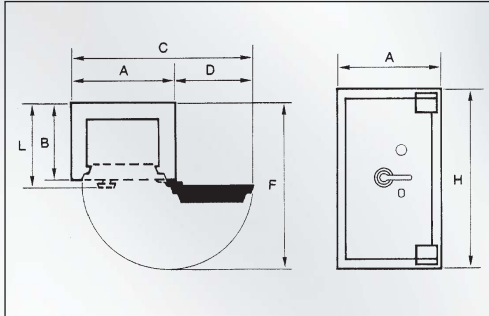

CFR Serie Safes

CARACTERISTIQUES DE FABRICATION

Body

Has a total thickness of 65 mm and is built with an outside and an inside lining in steel plate combined with high performing sinter and fibres inside. This provides a high resistance against mechanical attacks.

Door

Total thickness 85 mm, including locking system. Armour thickness: 12 mm.

Locking devices

Are distributed all over the door surface and they function individually means of strong cylindrical bolts of 30 mm diameter.

Floor anchoring

The safes of the CFR Series are prepared to be fixed to the floor.

Dimensions

Model	External dimensions (mm)			Internal dimensions (mm)			Occupation size (mm)				Shelves	Horiz. bolts Ø 30	Vert. bolts Ø 30	Volume (litres)	Weight (kg)
	H-Height	A-Width	B-Depth	Height	Width	Depth	C	D	F	L					
CFR-1	400	500	475	270	370	320	900	400	925	525	1	2	2	32	170
CFR-2	600	500	475	470	370	320	900	400	925	525	1	2	2	56	205
CFR-2 with slot	600	500	475	470	370	320	900	400	925	525	-	2	2	56	205
CFR-3	750	500	475	620	370	320	900	400	925	525	1	2	2	73	260
CFR-4	980	630	575	850	500	420	1160	530	1155	625	2	4	2	179	400
CFR-5	1200	630	575	1070	500	420	1160	530	1155	625	2	4	2	225	450