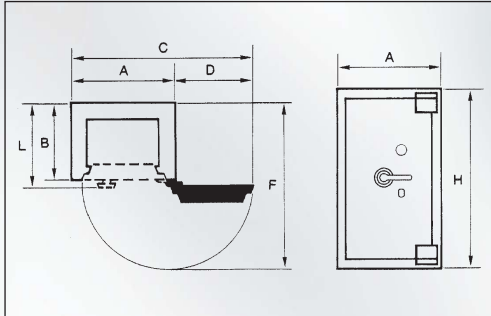

CFR Serie Safes

CARACTERISTIQUES DE FABRICATION

Body

Has a total thickness of 65 mm and is built with an outside and an inside lining in steel plate combined with high performing sinter and fibres inside. This provides a high resistance against mechanical attacks.

Door

Total thickness 85 mm, including locking system. Armour thickness: 12 mm.

Locking devices

Are distributed all over the door surface and they function individually means of strong cylindrical bolts of 30 mm diameter.

Floor anchoring

The safes of the CFR Series are prepared to be fixed to the floor.

Dimensions

Model	External dimensions (mm)			Internal dimensions (mm)			Occupation size (mm)				Shelves	Horiz. bolts Ø 30	Vert. bolts Ø 30	Volume (litres)	Weight (kg)
	H-Height	A-Width	B-Depth	Height	Width	Depth	C	D	F	L					
CFR-1	400	500	475	270	370	320	900	400	925	525	1	2	2	32	170
CFR-2	600	500	475	470	370	320	900	400	925	525	1	2	2	56	205
CFR-2 with slot	600	500	475	470	370	320	900	400	925	525	-	2	2	56	205
CFR-3	750	500	475	620	370	320	900	400	925	525	1	2	2	73	260
CFR-4	980	630	575	850	500	420	1160	530	1155	625	2	4	2	179	400
CFR-5	1200	630	575	1070	500	420	1160	530	1155	625	2	4	2	225	450